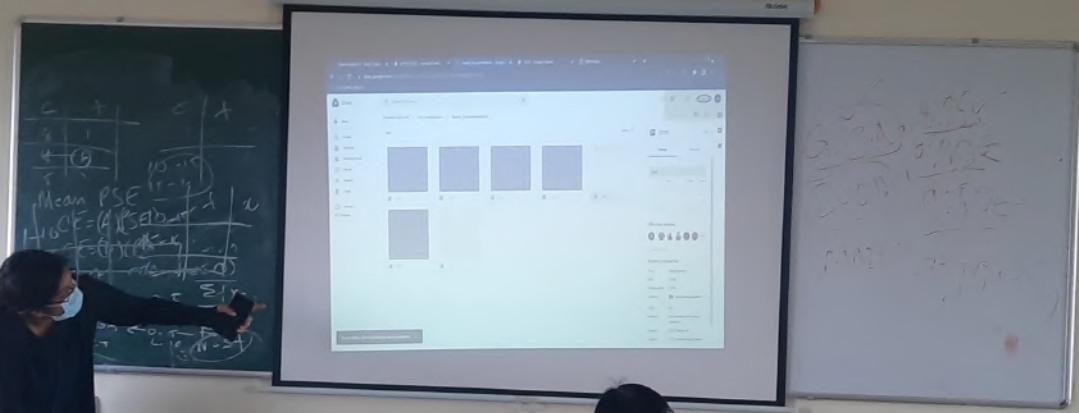

Bengaluru, Karnataka, India

Indian Institute of Psychology and Research No 1 Above Suma clinic Opp: Oracle, Tavarekere Main Rd, Tavarekere, Krishna Murthi Layout, S.G. Palya, Bengaluru, Karnataka 560029, India

Lat 12.930311°
Long 77.609769°
25/06/22 11:05 AM