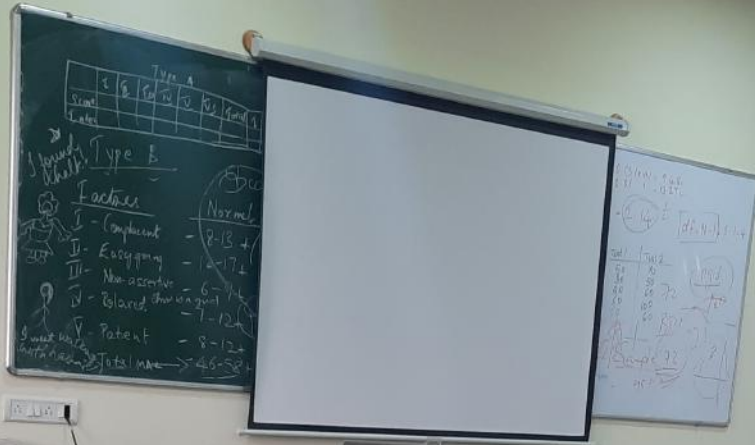

Table on blackboard:

Type A	
1	2
Sum	10
1.00	10

Handwritten notes on blackboard:

Type B

Factors

- I - Compulsory - 2-13 +
- II - Easygoing - 12-17 +
- III - Non-assertive - 6-7 +
- IV - Related - 7-12 +
- V - Patient - 8-12 +
- Total marks - 45-50 +

Normal